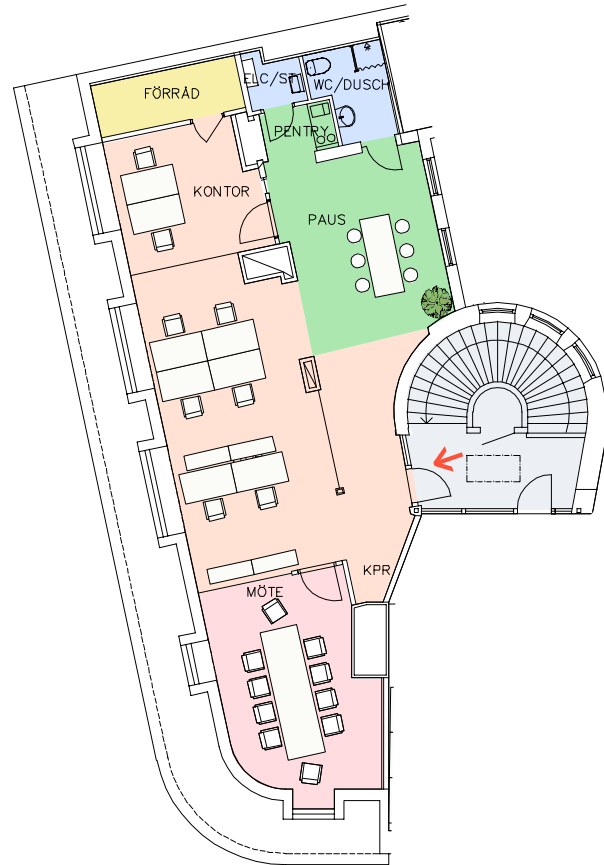

Kontorslokal

Kv Styckjunkaren 7, Vindsplan, ca 120 m²

Area: 120 m²
Floor: Vindsplan
Workplaces: 8
Silent rooms:
Meeting rooms: 1